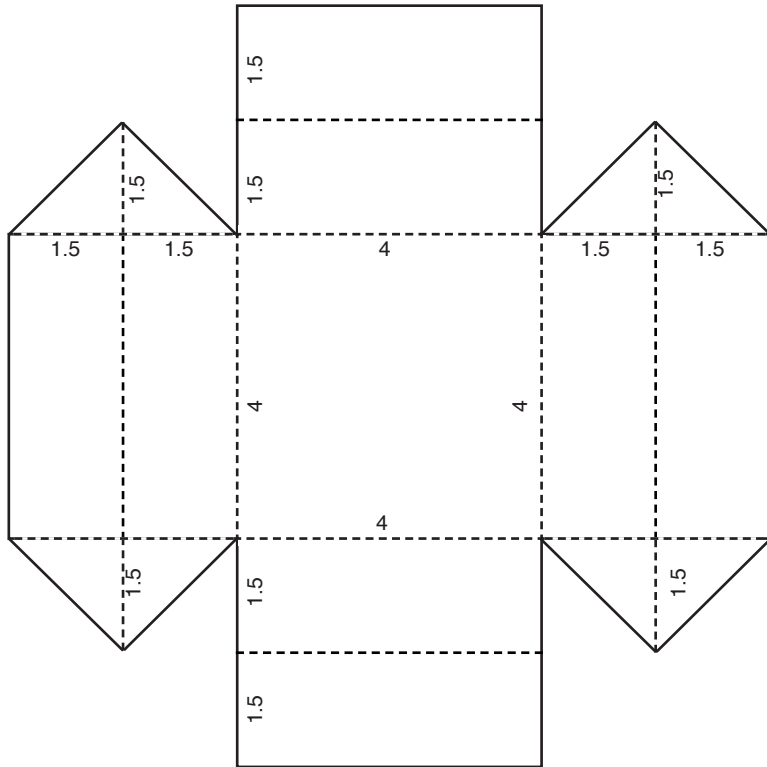

# Template for Small Gift Box

(4cm × 4cm × 1.5cm)

## Base

measurements in cm

## Lid

measurements in cm